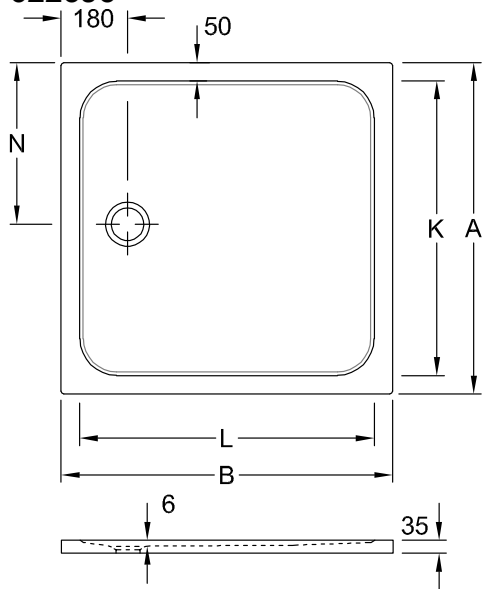

### 1 . POSITION

<b>Model</b>	<b>6223J5</b>
Collection	Lifetime Plus
PROJECTS	DESIGN
Width	1000 mm
Height	35 mm
Length	1000 mm
Weight	37,71 kg
description	Plus Ceramic not available in CeramicPlus suitable for surface-mounted or flush-fit installation, 4 sides glazed, The installation height of the shower can be reduced by 30mm if outlet fitting 9226 00 XX is used. Please note: this outlet fitting does not conform to EN 274. Ceramic with anti-slip finish (PN18 / non-slip category B) and extra-flat design slip-resistant Non-slip category PN18
material	Ceramic
Specification texts	Lifetime Plus; Plus; Shower tray; Plus; Ceramic; Size: 1000 x 1000 x 35 mm; Square; Non-slip category PN18

## COLOURS

White Alpin	6223J501	4051202466954
Taupe Anti-slip	6223J5TP	4051202466961
Ardoise Anti-slip	6223J5W9	4051202466978

TECHNICAL DRAWINGS

**6223J5**

	A	B	K	L	N
6223 J5	1000	1000	900	900	500
6223 D4	900	900	800	800	450
6223 B3	800	800	700	700	400